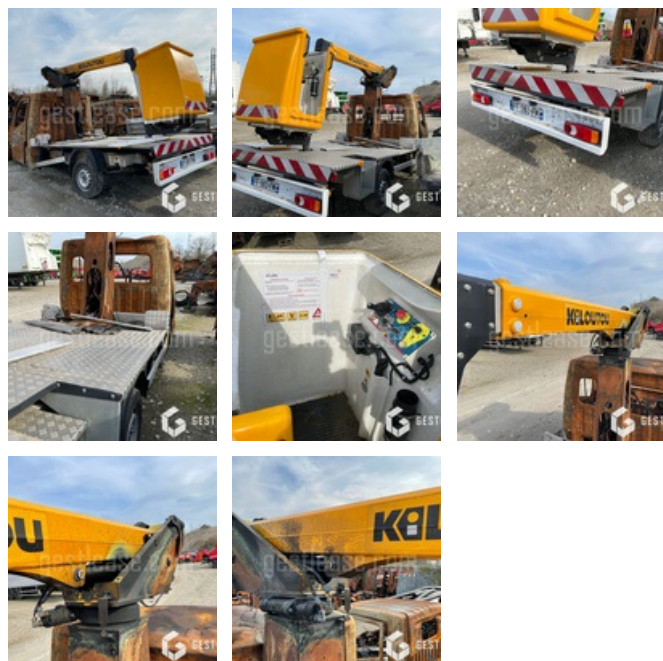

# RENAULT MASTER

## Lifting Handling - Carrycot

<https://www.gestlease.com/en/engines/210067-renault-master>

<b>Reference :</b>	210067
<b>Brand :</b>	RENAULT
<b>Model :</b>	MASTER
<b>Year :</b>	2019
<b>Nacelle brand :</b>	KLUBB
<b>Crashed? :</b>	Yes
<b>Crash description :</b>	