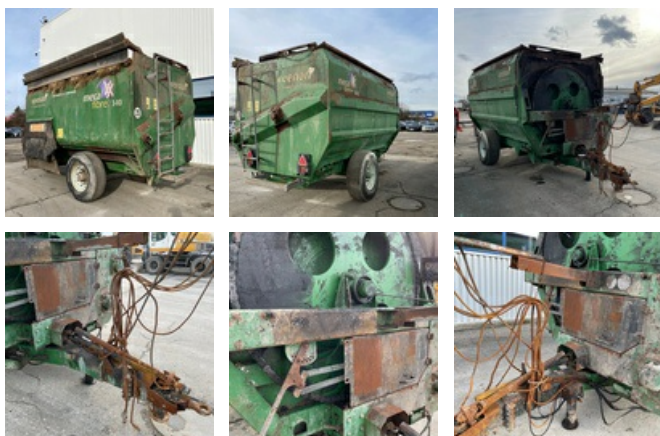

GESTLEASE
ING

www.gestlease.com

ACHAT - VENTE - LOCATION

17 Route d'Eschau - 67400 ILLKIRCH

03 90 29 84 78

commercial@gestlease.com

May 17, 2025 09:11

KEENAN MECAFIBRE 340

SOLD

Agricol - Trailer - Other Trailer

<https://www.gestlease.com/en/engines/210010-keenan-mecafibre-340>

Reference :	210010
Brand :	KEENAN
Model :	MECAFIBRE 340
Year :	2009
Serial number :	MF34A108
Type :	MELANGEUSE
Crashed? :	Yes
Crash description :	

**** MELANGEUSE AYANT SUBIT UN INCENDIE ****

Procédure : VEI NON REPARABLE NON VGE