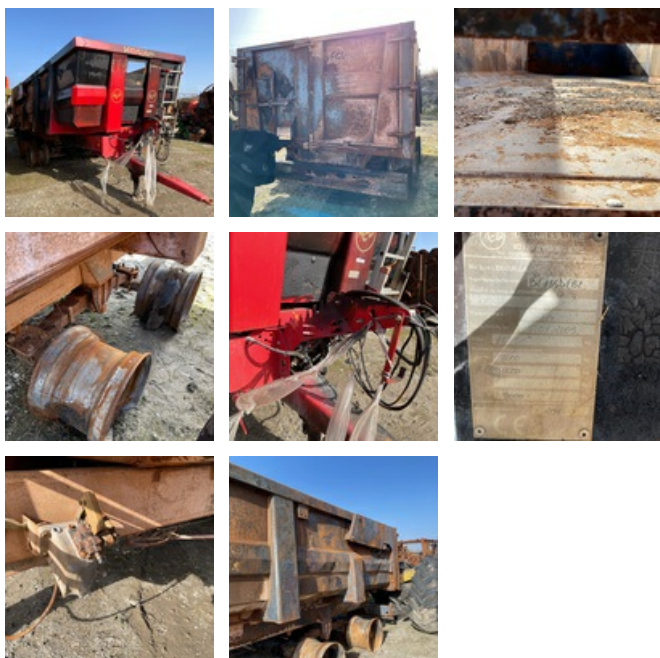

GESTLEASE
ING

www.gestlease.com

ACHAT - VENTE - LOCATION

17 Route d'Eschau - 67400 ILLKIRCH

03 90 29 84 78

commercial@gestlease.com

April 26, 2024 06:46

DEGUILLAUME BL135D

SOLD

Agricol - Trailer - Dump

<https://www.gestlease.com/en/engines/200732-deguillaume-bl135d>

Reference :	200732
Brand :	DEGUILLAUME
Model :	BL135D
Year :	2016
Serial number :	0603
Axles :	3
Crashed? :	Yes
Crash description :	

**** Remorque calcinée ****

Procédure : T.N.R

Vendu uniquement pour pièces et sans carte grise