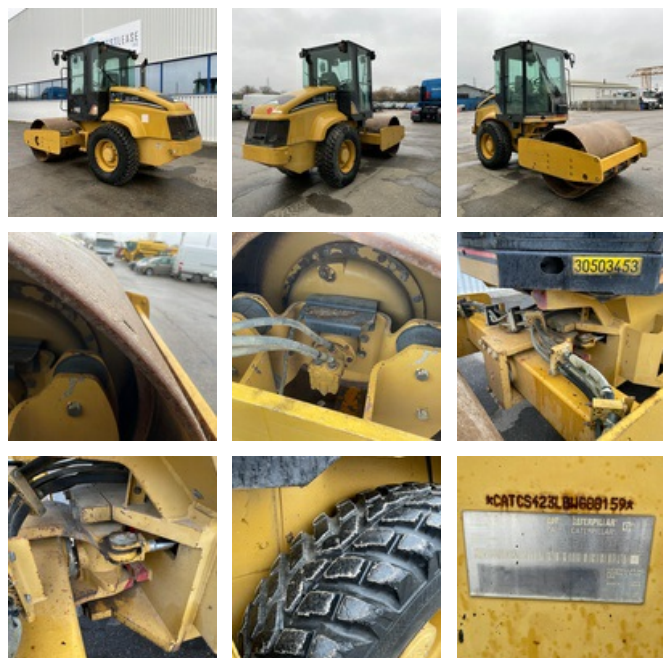

GESTLEASE
ING

www.gestlease.com

ACHAT - VENTE - LOCATION

17 Route d'Eschau - 67400 ILLKIRCH

03 90 29 84 78

commercial@gestlease.com

April 26, 2024 21:12

CATERPILLAR CS 423 E

SOLD

Public Work - Compaction - Single Drum Compactor

<https://www.gestlease.com/en/engines/200724-caterpillar-cs-423-e>

Reference :	200724
Brand :	CATERPILLAR
Model :	CS 423 E
Year :	2004
Hours :	1469
Weight :	6,9 t
Serial number :	CATCS423LBWG00159
Compaction width :	1,70 m
Informations :	

---- Entretien réalisé ----

- Vidange moteur
- Remplacement filtrations (Huile/Air/Gasoil)
- Contrôle niveaux fluides