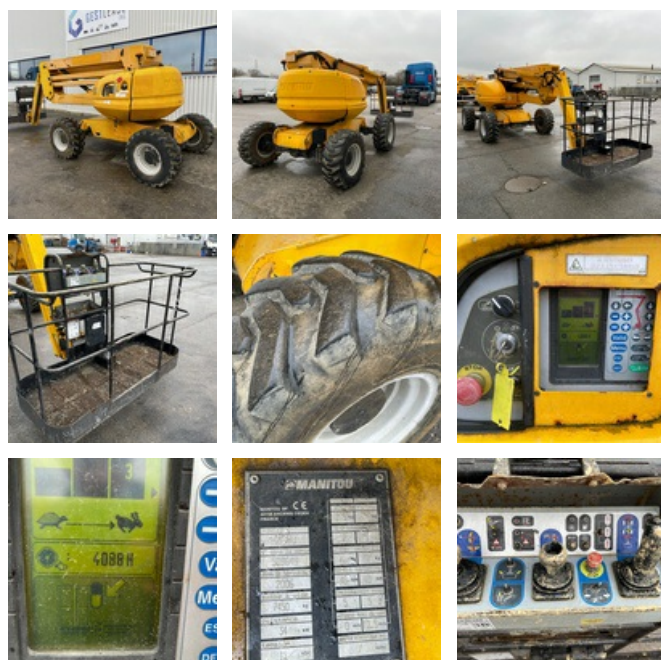

GESTLEASE
ING

www.gestlease.com

ACHAT - VENTE - LOCATION

17 Route d'Eschau - 67400 ILLKIRCH

03 90 29 84 78

commercial@gestlease.com

April 26, 2024 06:09

MANITOU 160 ATJ

SOLD

Lifting Handling - Self Propelled Aerial Platform - Telescopic Articulated Platform

<https://www.gestlease.com/en/engines/200722-manitou-160-atj>

Reference :	200722
Brand :	MANITOU
Model :	160 ATJ
Year :	2006
Hours :	4088
Weight :	7.4 t
Serial number :	509649
Energy :	Diesel
Work height :	16 m
Basket load capacity :	230 Kg
Informations :	

- ----- Entretien réalisé -----
- Vidange moteur
- Remplacement filtrations (Huile/Air/Gasoil)
- Contrôle niveaux fluides