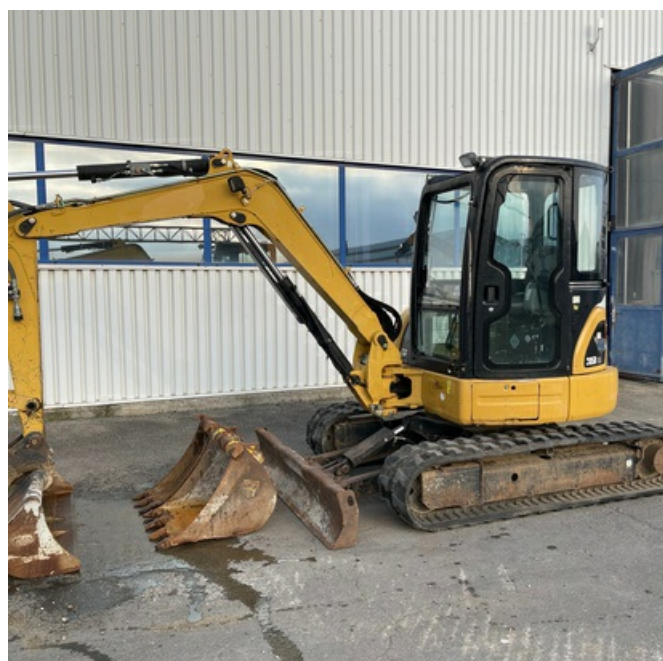

# CATERPILLAR 305 DCR

# SOLD

Public Work - Excavator - Mini Excavator

<https://www.gestlease.com/en/engines/200647-caterpillar-305-dcr>

<b>Reference :</b>	200647
<b>Brand :</b>	CATERPILLAR
<b>Model :</b>	305 DCR
<b>Year :</b>	2011
<b>Hours :</b>	3111
<b>Weight :</b>	5 t
<b>Serial number :</b>	XER00677
<b>Track wear :</b>	10 %
<b>Buckets number :</b>	3
<b>Informations :</b>	

PUISSANCE : 32 kW

\*Subject to financing approval by our credit committee