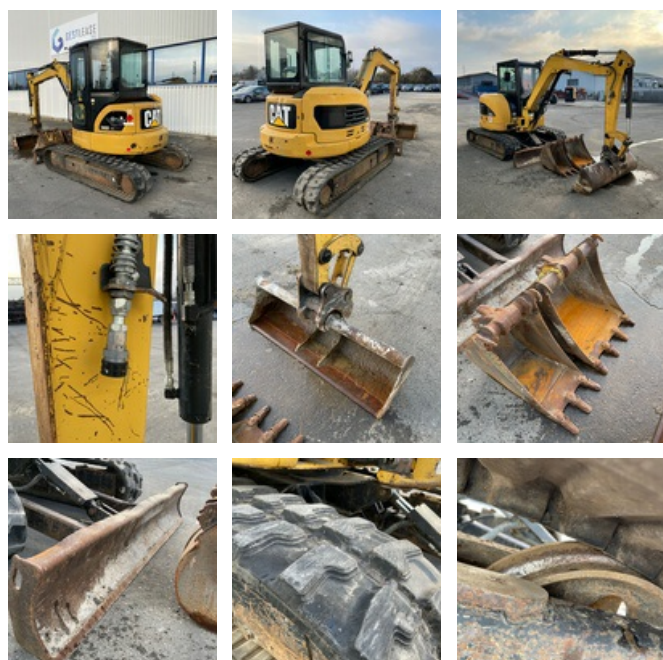

GESTLEASE
ING

www.gestlease.com

ACHAT - VENTE - LOCATION

17 Route d'Eschau - 67400 ILLKIRCH

03 90 29 84 78

commercial@gestlease.com

May 17, 2025 09:17

CATERPILLAR 305 DCR

SOLD

Public Work - Excavator - Mini Excavator

<https://www.gestlease.com/en/engines/200647-caterpillar-305-dcr>

Reference :	200647
Brand :	CATERPILLAR
Model :	305 DCR
Year :	2011
Hours :	3111
Weight :	5 t
Serial number :	XER00677
Track wear :	10 %
Buckets number :	3
Informations :	

PUISSANCE : 32 kW