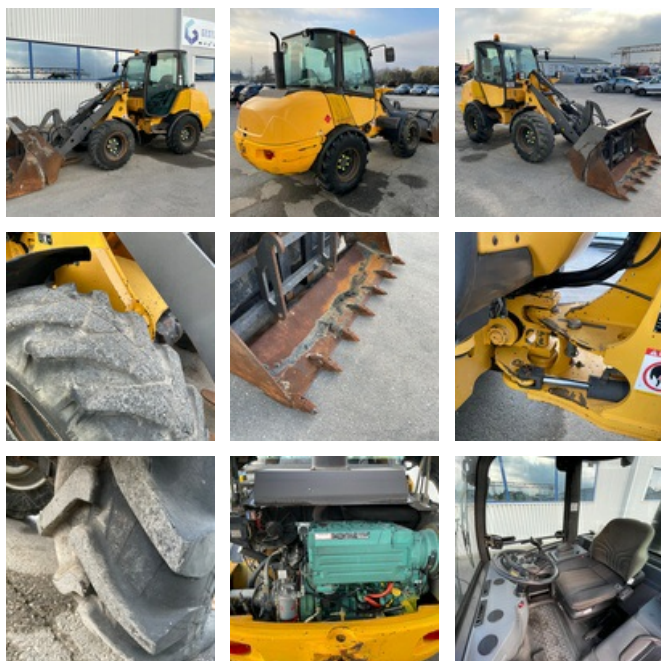

GESTLEASE
ING

www.gestlease.com

ACHAT - VENTE - LOCATION

17 Route d'Eschau - 67400 ILLKIRCH

03 90 29 84 78

commercial@gestlease.com

May 17, 2025 09:39

VOLVO L25B

SOLD

Public Work - Loader - Wheel Loader

<https://www.gestlease.com/en/engines/200644-volvo-l25b>

Reference :	200644
Brand :	VOLVO
Model :	L25B
Year :	2010
Hours :	1012
Weight :	5.2 T
Equipments :	GODET + FOURCHE
Informations :	

----- Entretien réalisé -----

- Vidange moteur
- Remplacement filtrations (Huile/Air/Gasoi)
- Contrôle niveaux fluides