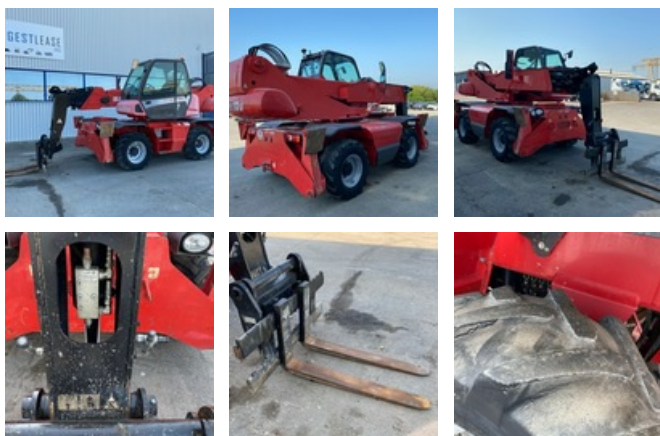

----- Entretien réalisé -----

1. Vidange moteur
   - Remplacement filtrations (Huile/Air/Gasoil)
   - Contrôle niveaux fluides
2. Options : Treuil/Nacelle