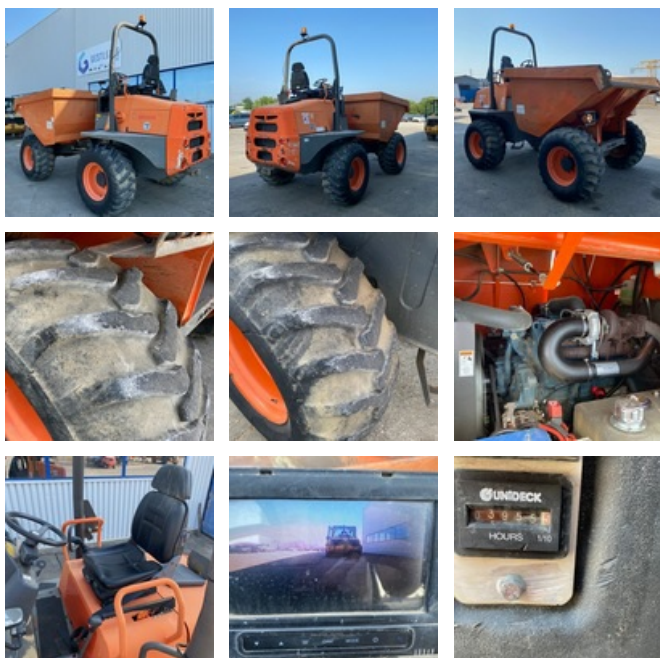

GESTLEASE
ING

www.gestlease.com

ACHAT - VENTE - LOCATION

17 Route d'Eschau - 67400 ILLKIRCH

03 90 29 84 78

commercial@gestlease.com

April 23, 2024 15:15

AUSA D 1000 AP

SOLD

Public Work - Dumper

<https://www.gestlease.com/en/engines/200338-ausa-d-1000-ap>

New? :	Yes
Reference :	200338
Brand :	AUSA
Model :	D 1000 AP
Year :	2010
Hours :	3955
Weight :	4.7 T
Transmission :	MANUELLE
Payload :	10 T / 5225 L
Informations :	

/Camera frontale/Boite de vitesse 4 rapports/

----- Entretien réalisé -----

- Vidange moteur
- Remplacement filtrations (Huile/Air/Gasoil)
- Contrôle niveaux fluides