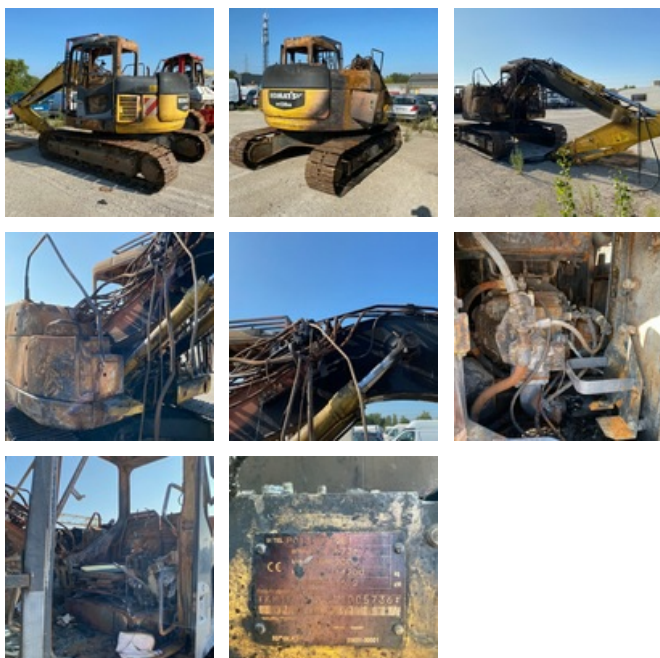

GESTLEASE
ING

www.gestlease.com

ACHAT - VENTE - LOCATION

17 Route d'Eschau - 67400 ILLKIRCH

03 90 29 84 78

commercial@gestlease.com

April 26, 2024 02:45

KOMATSU PC 138 US

SOLD

Public Work - Excavator - Crawler Excavator

<https://www.gestlease.com/en/engines/200321-komatsu-pc-138>

Reference :	200321
Brand :	KOMATSU
Model :	PC 138 US
Year :	2005
Hours :	7 200
Weight :	14,00 t
Buckets number :	0
Crashed? :	Yes
Crash description :	

**** PELLE CALCINÉE ****

Procédure : V.E.I avec suivi d'expert