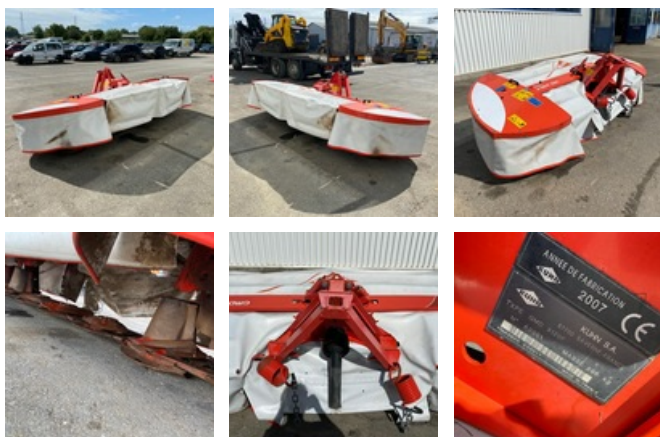

*Subject to financing approval by our credit committee