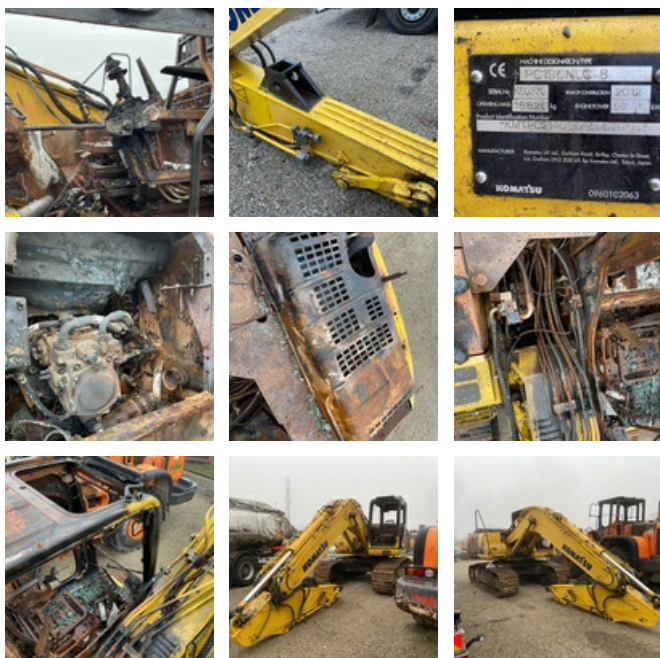

SOLD

Public Work - Excavator - Crawler Excavator

<https://www.gestlease.com/en/engines/200199-komatsu-pc-190>

Reference :	200199
Brand :	KOMATSU
Model :	PC 190
Year :	2012
Weight :	18 T

Informations :

PRIX DE VENTE NET PAS DE TVA

Crashed? : Yes

Crash description :

***** MATERIEL BRULE *****

CABINE + MOTEUR BRULE

Procedure : V.E.I

*Subject to financing approval by our credit committee