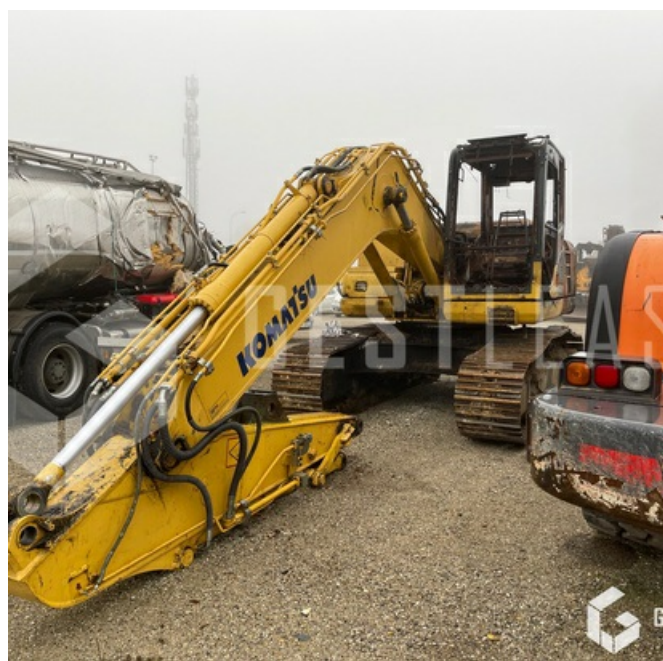

SOLD

Public Work - Excavator - Crawler Excavator

<https://www.gestlease.com/en/engines/200199-komatsu-pc-190-f0beaeab-df5c-4f43-806d-eea839f55d59>

Reference :	200199
Brand :	KOMATSU
Model :	PC 190
Year :	2012
Weight :	18T
Crashed? :	Yes
Crash description :	