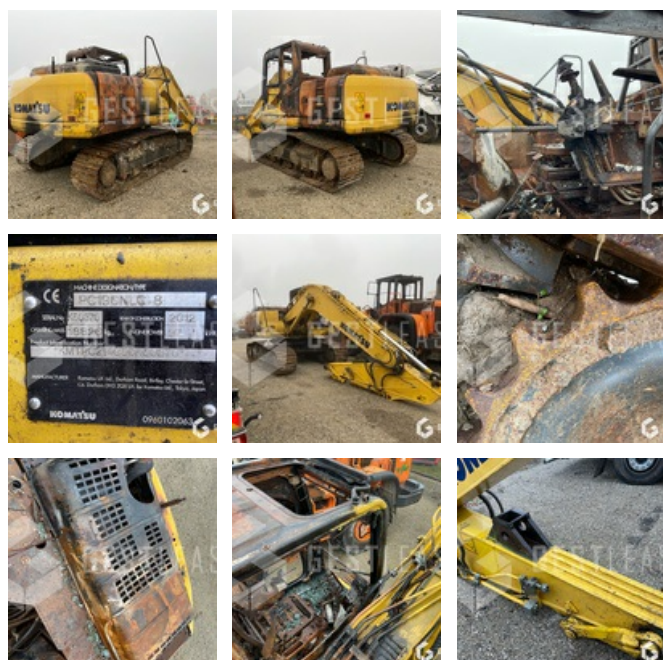

GESTLEASE
ING

www.gestlease.com

ACHAT - VENTE - LOCATION

17 Route d'Eschau - 67400 ILLKIRCH

03 90 29 84 78

commercial@gestlease.com

April 17, 2024 02:46

KOMATSU PC 190

SOLD

Public Work - Excavator - Crawler Excavator

<https://www.gestlease.com/en/engines/200199-komatsu-pc-190-f0beaeab-df5c-4f43-806d-eea839f55d59>

Reference :	200199
Brand :	KOMATSU
Model :	PC 190
Year :	2012
Weight :	18T
Crashed? :	Yes
Crash description :	

PRIX DE VENTE NET PAS DE TVA