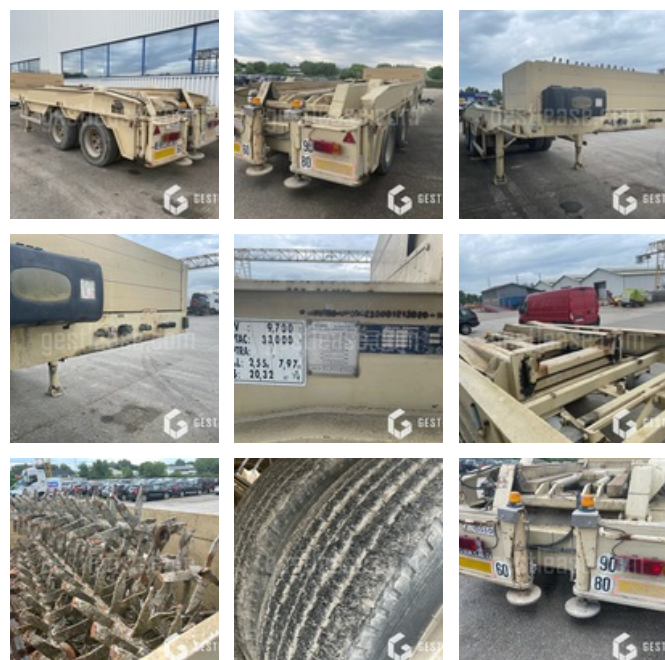

# MASSO Remorque

**SOLD**

Truck - Truck Trailer - Tractor Trailer

<https://www.gestlease.com/en/engines/200024-masso-remorque>

<b>Reference :</b>	200024
<b>Brand :</b>	MASSO
<b>Model :</b>	Remorque
<b>P.M.E.C date :</b>	2001-06-25
<b>Bodywork :</b>	Porte silos
<b>Axles :</b>	2
<b>P.V :</b>	9,70 t
<b>P.T.A.C :</b>	33,00 t