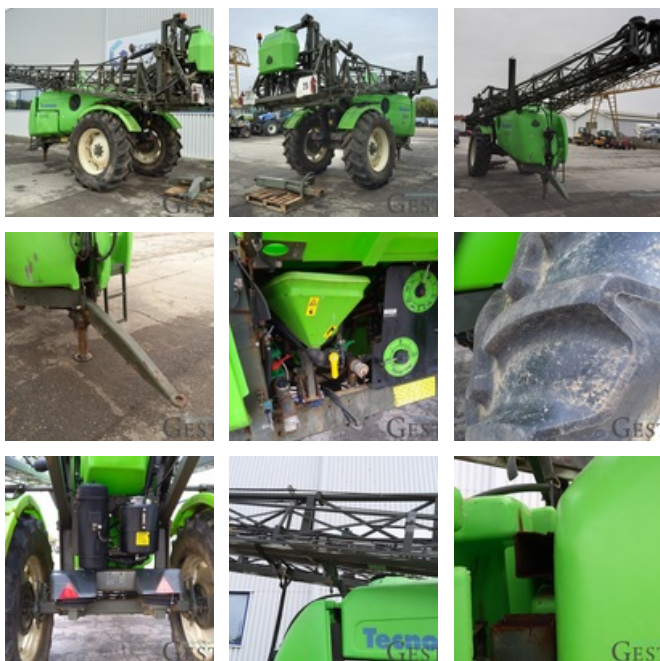

SOLD

Agricol - Sprayer

<https://www.gestlease.com/en/engines/190607-tecnoma-ft43-c>

Reference :	190607
Brand :	Tecnomat
Model :	FT43 C
Year :	2008
Serial number :	FT4300033
Ramp length :	36,00 m
Tank capacity :	4 300 L
Crashed? :	Yes
Crash description :	

CUVE

RAMPE GAUCHE ET DROITE

CHASSIS

PROCEDURE : VEI REPARABLE NON VGE

*Subject to financing approval by our credit committee