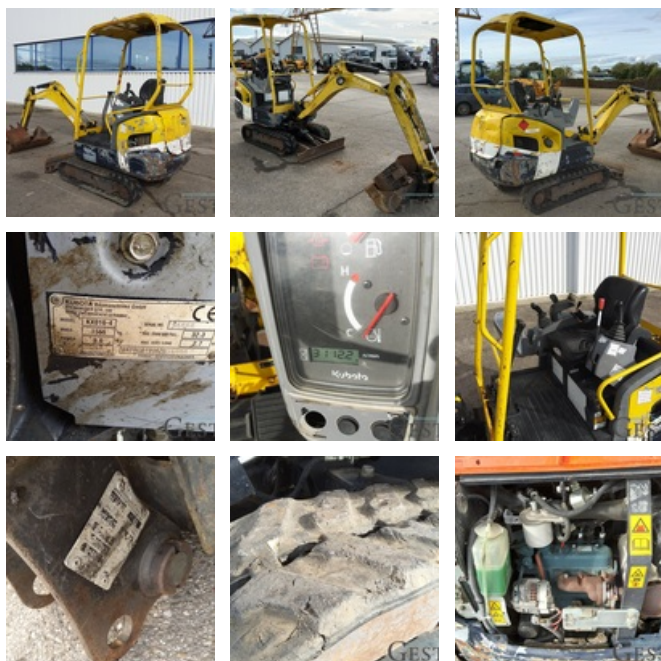

# Kubota KX 16-4

**SOLD**

Public Work - Excavator - Mini Excavator

<https://www.gestlease.com/en/engines/190573-kubota-kx-16-4-e86a8833-616f-4f97-a42d-a0359128462b>

|                         |                   |
|-------------------------|-------------------|
| <b>Reference :</b>      | 190573            |
| <b>Brand :</b>          | Kubota            |
| <b>Model :</b>          | KX 16-4           |
| <b>Year :</b>           | 2012              |
| <b>Hours :</b>          | 3112              |
| <b>Weight :</b>         | 190573            |
| <b>Serial number :</b>  | WKFRGB1200Z056060 |
| <b>Track wear :</b>     | 80 %              |
| <b>Buckets number :</b> | 3                 |
| <b>Informations :</b>   |                   |

Puissance : 9.6 kW

Equipement hydraulique

Marque de l'attache : Morin

Dimension godets : 1000/380/230

\*Subject to financing approval by our credit committee