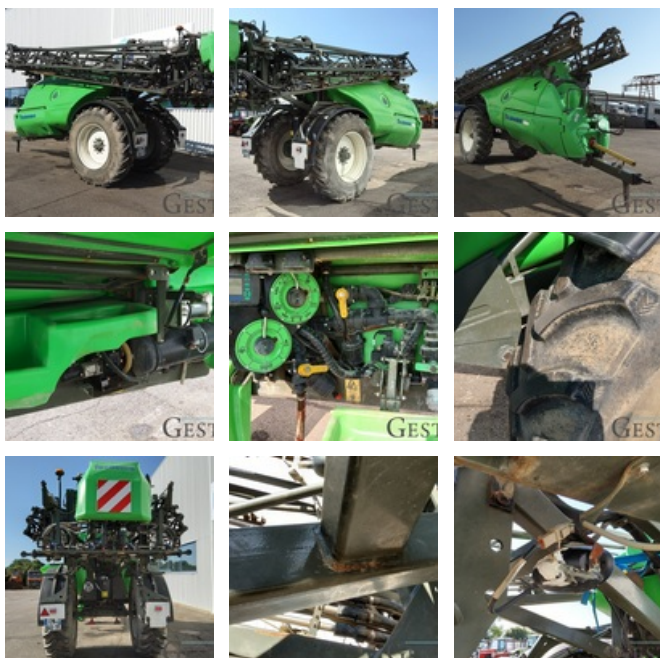

SOLD

Agricol - Sprayer

<https://www.gestlease.com/en/engines/190447-tecnoma-tecnis6000>

Reference :	190447
Brand :	Tecnomas
Model :	TECNIS6000
Year :	2013
Serial number :	TC6017693
Crashed? :	Yes
Crash description :	

CUVE FISSURE ET RAMPES PLIE SUITE A RENVERSEMENT

PROCEDURE : VEI REPARABLE NON VGE

*Subject to financing approval by our credit committee