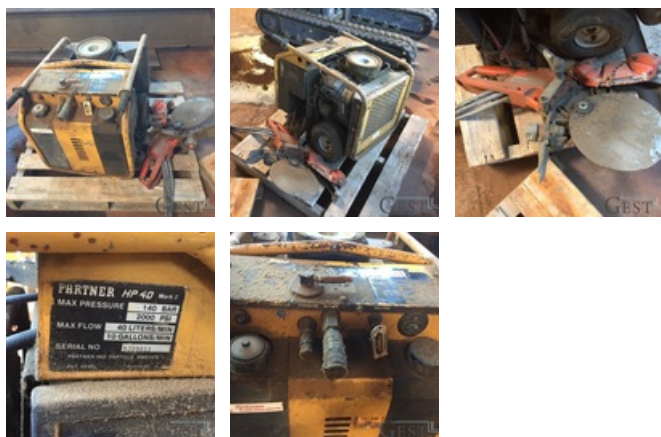

SOLD

Public Work - Other

<https://www.gestlease.com/en/engines/137-2018-partner-hp-40>

Reference :	137/2018
Brand :	PARTNER
Model :	HP 40
Year :	2008
Hours :	5052
Type :	TRONCONNEUSE A MATERIAUX

*Subject to financing approval by our credit committee