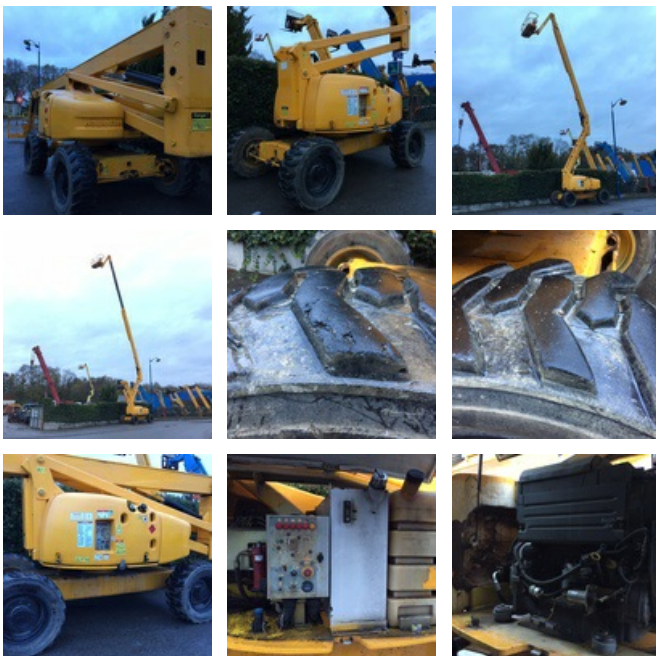

# HAULOTTE HA260 PX

**SOLD**

Lifting Handling - Self Propelled Aerial Platform - Telescopic Articulated Platform

<https://www.gestlease.com/en/engines/137-2017-haulotte-ha260-px>

<b>Reference :</b>	137/2017
<b>Brand :</b>	HAULOTTE
<b>Model :</b>	HA260 PX
<b>Year :</b>	2006
<b>Hours :</b>	4 472
<b>Weight :</b>	15,95 t
<b>Energy :</b>	DIESEL
<b>Work height :</b>	26,00 m
<b>Offset :</b>	16,20 m
<b>Basket load capacity :</b>	230 kg