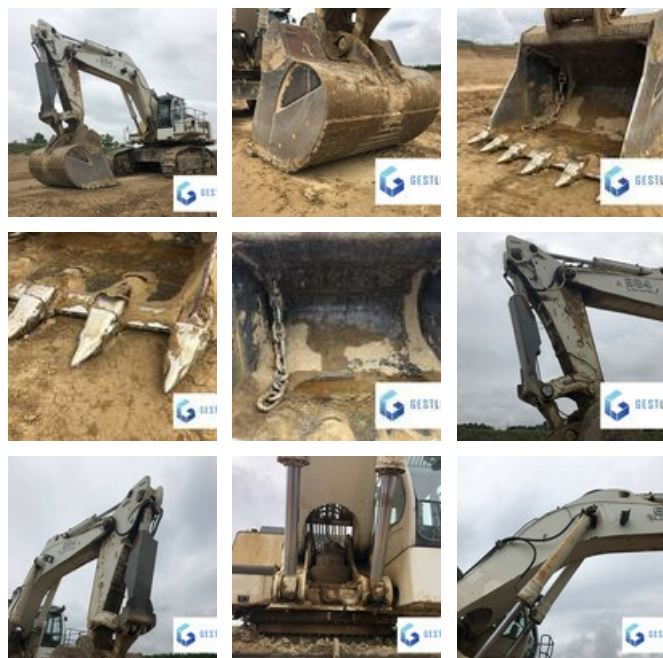

GESTLEASE
ING

www.gestlease.com

ACHAT - VENTE - LOCATION

17 Route d'Eschau - 67400 ILLKIRCH

03 90 29 84 78

commercial@gestlease.com

April 20, 2024 08:23

LIEBHERR R 984

SOLD

Public Work - Excavator - Crawler Excavator

<https://www.gestlease.com/en/engines/1-liebherr-r-984>

Reference :	1
Brand :	LIEBHERR
Model :	R 984
Year :	2003
Hours :	14432
Weight :	117 T
Buckets number :	2
Informations :	

2 Godets

Climatisation

Auto Lub

Auto graissage

La machine est sur site a Illkirch-Graffenstaden 67400 - France